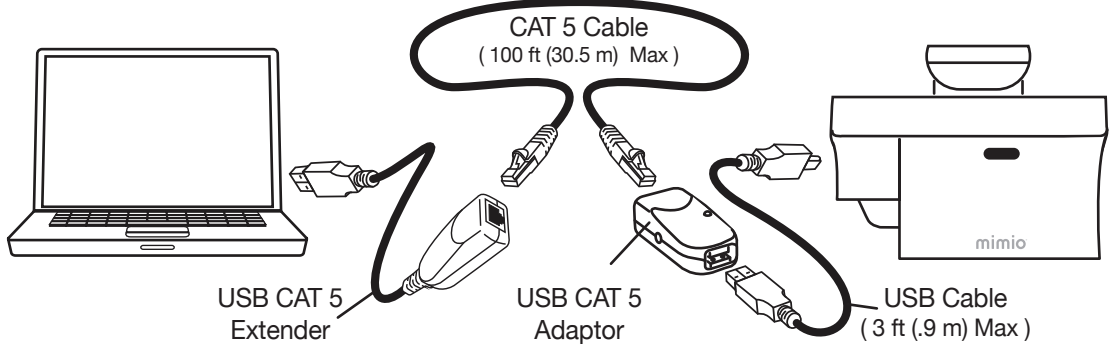

Do not plug multiple USB Cables together to connect the projector to the classroom computer.

Do not plug multiple USB Cables together to connect the projector to the classroom computer.

Use one 15 ft (4.6 m) (Max) USB Cable to connect the projector to the classroom computer.

Total distance from the classroom computer to the projector cannot exceed 100 ft (30.5 m)