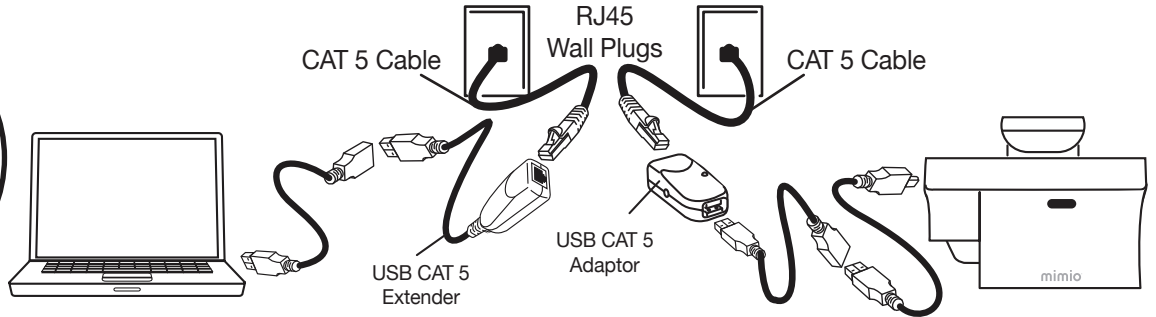

Do not plug multiple USB Cables together to connect the projector to the classroom computer.

Do not plug multiple USB Cables together to connect the projector to the classroom computer.

Use one 15 ft (4.6 m) (Max) USB Cable to connect the projector to the classroom computer.